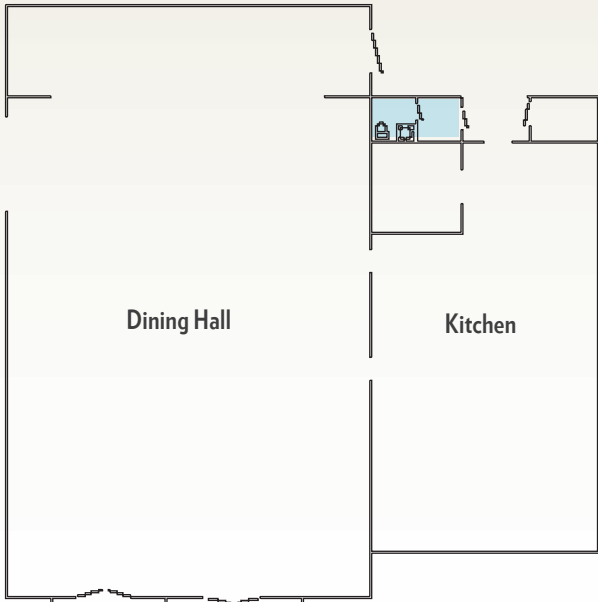

Camp of Colors

Candidate Dorm Beds:44
 Team Dorm Beds: 81
 Special Needs Dorm: 2
 Chapel Beds 4
 Total Beds:131

Toilets: 25 + Chapel
 Showers: 24 + Chapel
 Office Dorm does not have bathroom.